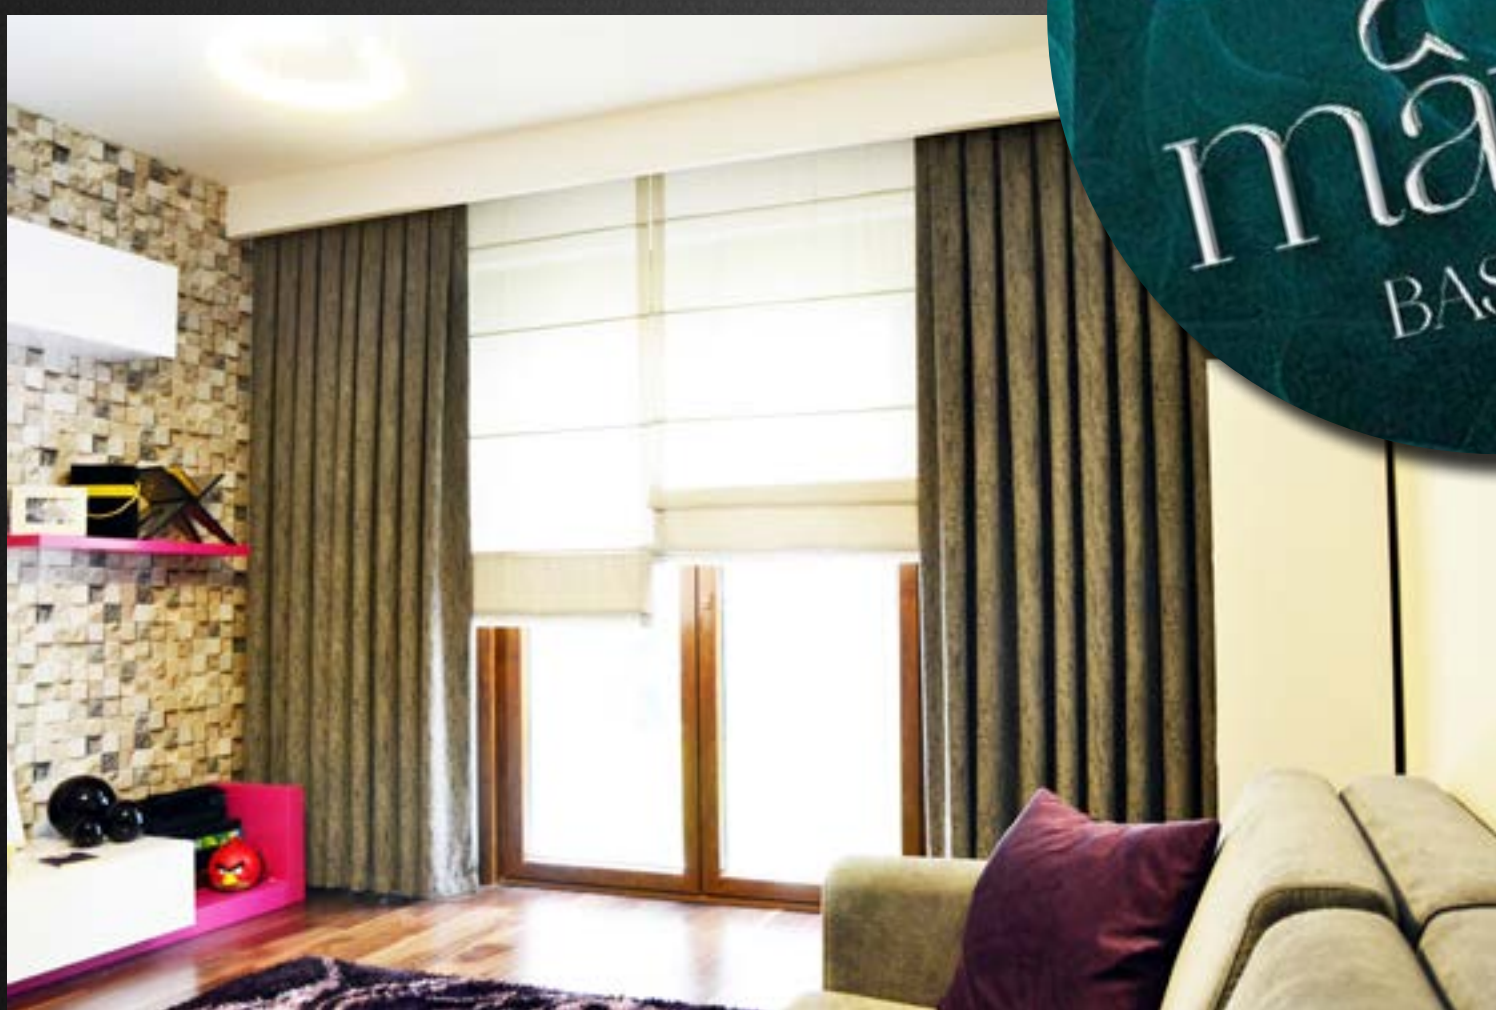

māvera
BAŞAKŞEHİR